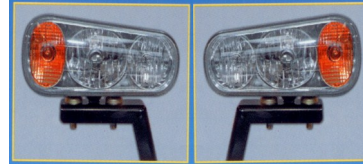

Universal Headlight Kit
Dual mounting posts
BU1311100 $223.00